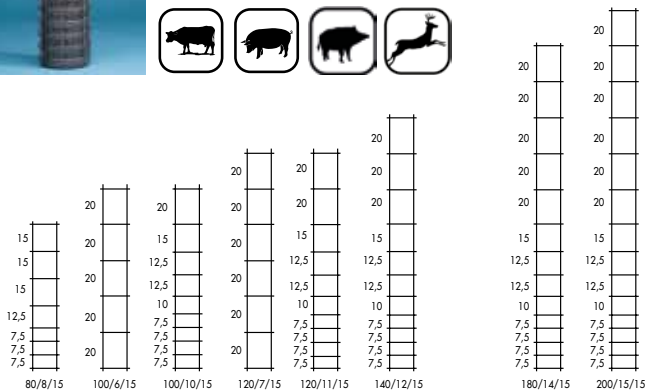

Ursus Heavy

Ursus Heavy AS